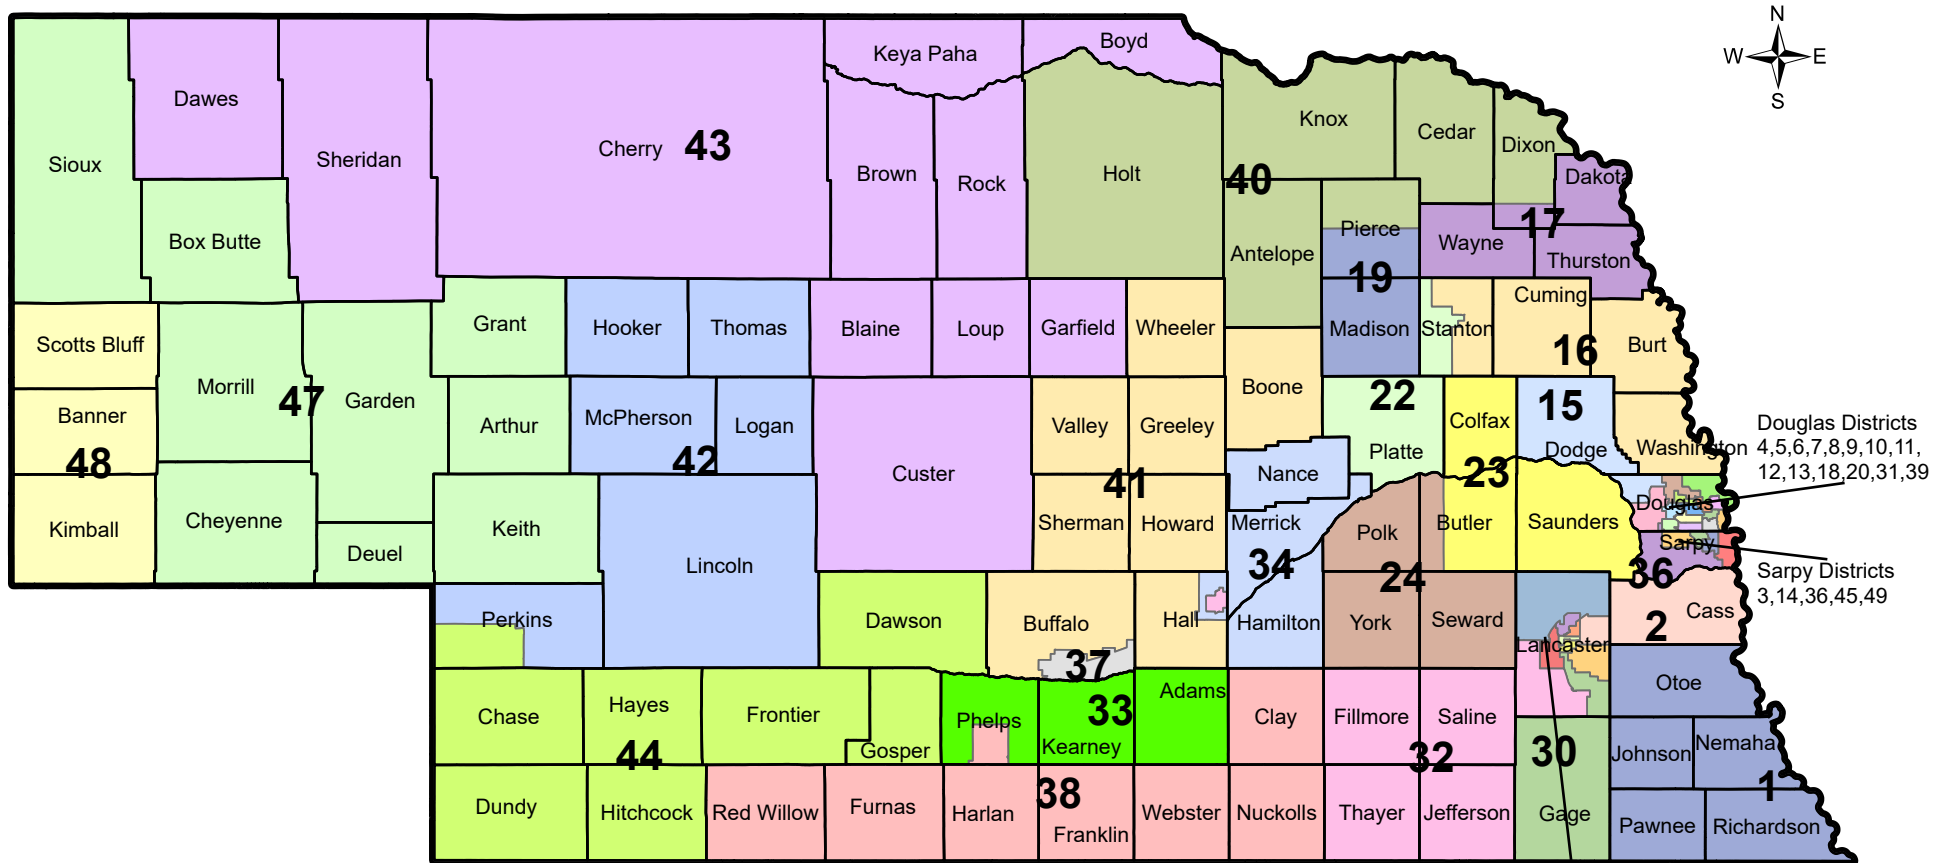

Nebraska Legislative Districts - LB 3 (Special Session 2021)

(Districts took effect September 30, 2021)

Legislative Research Office
 Source: U.S. Census Bureau
 Date Created: 1/6/2022