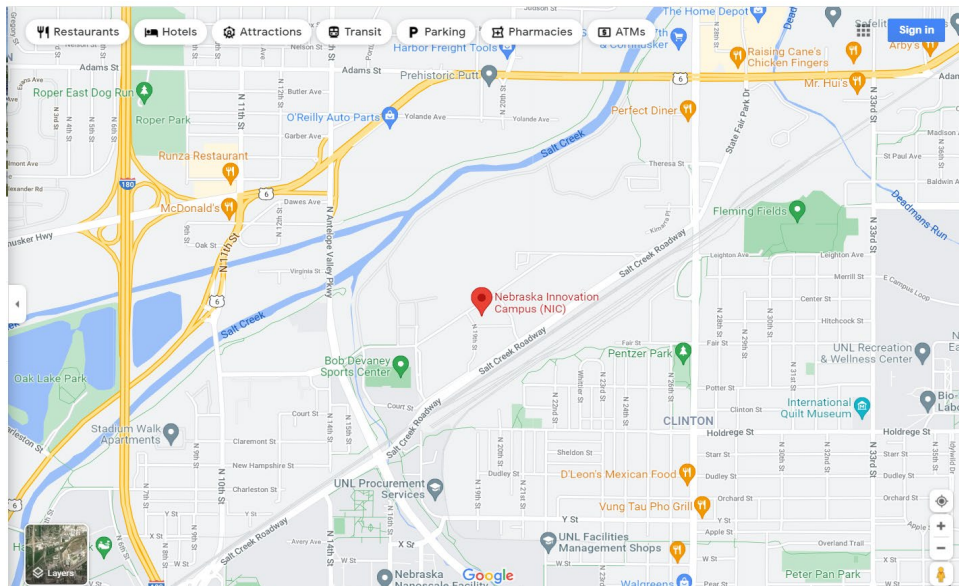

Directions to: Nebraska Innovation Campus – Conference Center 2021 Transformation Drive, Lincoln

AGC
NEBRASKA BUILDING CHAPTER
THE CONSTRUCTION ASSOCIATION

From Omaha, NE

1. Take I-80 W toward Lincoln, NE
2. Follow I-80 W to US-6 in Waverly. Take exit 409 from I-80 W.
3. Turn left onto US-6 W
4. Turn left onto State Fair Park Drive
5. Continue onto Salt Creek Roadway
6. Turn right onto N 21st Street
7. Arrived at Nebraska Innovation Campus

From Grand Island, NE

1. Take I-80 E toward Lincoln, NE
2. Follow I-80 E to W Cornhusker Hwy in Lincoln, NE. Take exit 399 from I-80 E.
3. Turn left onto W Cornhusker Hwy
4. Continue on W Cornhusker Hwy to State Fair Park Drive
5. Turn right onto State Fair Park Drive
6. Continue onto Salt Creek Roadway
7. Turn right onto N 21st Street
8. Arrived at Nebraska Innovation Campus

NEBRASKA INNOVATION CAMPUS

PUBLIC PARKING

LEGEND

- BUS STOP
- DUMPSTERS
- BIKE RACK
- SMOKING AREA

- RESERVED PARKING - YELLOW PERMIT
- FIRST COME FIRST SERVE PARKING - ORANGE PERMIT
- RED PERMIT
- ACCESSIBLE PARKING
- VISITOR PARKING
- CITY STREET PARKING
- CITY LOADING ZONE PARKING
- LOADING ZONE PARKING